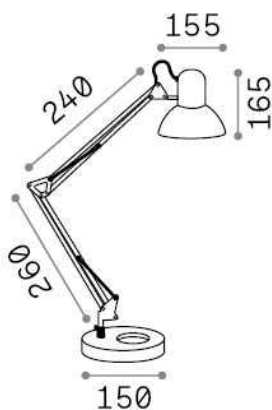

### Indoor - Table lamps

Indoor table lamp with in-built switch and direct light emission

<b>Ean</b>	8021696108117
<b>Item</b>	KELLY TL1 BIANCO
<b>Installation</b>	Table
<b>Guarantee</b>	5 years
<b>Gross weight</b>	1.64 kg
<b>Volume</b>	0.006528 m <sup>3</sup>

## Technical info

<b>Net weight</b>	1.51 kg
<b>Insulation class</b>	II
<b>Protection index</b>	IP20
<b>Compliance</b>	CE
<b>Operating temperature</b>	0° ~ +40 °C
<b>Full load efficiency</b>	X
<b>Dimmer</b>	NO
<b>Power output</b>	220-240 V AC Integrated switch button
<b>Power supply</b>	Not required